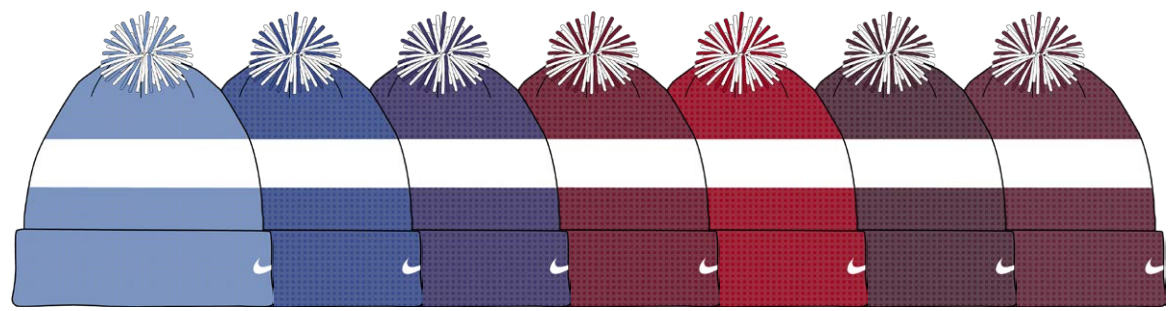

NEW NIKE TEAM BEANIE POM SL
DH2412 $30.00

Must order in multiples of 3.

SIZES: One Size – Miscellaneous
FABRIC: 100% acrylic.
OFFER DATE: 06/01/21

010 Black/(White)	012 Wolf Grey/(White)	026 Flint Grey/(White)
060 Anthracite/(White)	100 White/(Black)	120 Natural/(Black)
237 Baroque Brown/(White)	247 Khaki/(Black)	249 Dark Cinder/(White)
341 Gorge Green/(White)	374 Apple Green/(White)	400 Aero Blue/(White)
419 College Navy/(White)	448 Valor Blue/(White)	480 Game Royal/(White)
547 Court Purple/(White)	613 Team Crimson/(White)	657 University Red/(White)
669 Deep Maroon/(White)	692 Team Maroon/(White)	739 University Gold/(White)
765 Yellow Strike/(White)	783 Team Gold/(White)	802 Desert Orange/(White)
873 Bright Ceramic/(White)	891 Team Orange/(White)