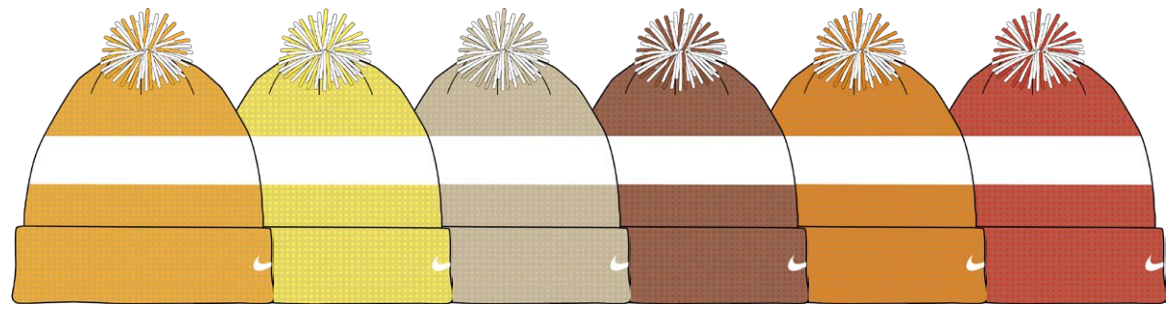

NEW NIKE TEAM BEANIE POM SL
DH2412 $30.00

Must order in multiples of 3.

SIZES: One Size – Miscellaneous
FABRIC: 100% acrylic.
OFFER DATE: 06/01/21

010 Black/(White)	012 Wolf Grey/(White)	026 Flint Grey/(White)
060 Anthracite/(White)	100 White/(Black)	120 Natural/(Black)
237 Baroque Brown/(White)	247 Khaki/(Black)	249 Dark Cinder/(White)
341 Gorge Green/(White)	374 Apple Green/(White)	400 Aero Blue/(White)
419 College Navy/(White)	448 Valor Blue/(White)	480 Game Royal/(White)
547 Court Purple/(White)	613 Team Crimson/(White)	657 University Red/(White)
669 Deep Maroon/(White)	692 Team Maroon/(White)	739 University Gold/(White)
765 Yellow Strike/(White)	783 Team Gold/(White)	802 Desert Orange/(White)
873 Bright Ceramic/(White)	891 Team Orange/(White)