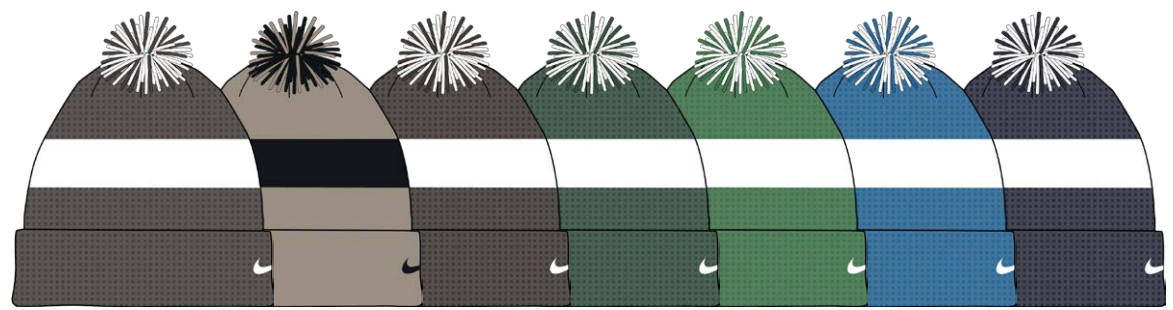

NEW NIKE TEAM BEANIE POM SL
DH2412 $30.00

Must order in multiples of 3.

SIZES: One Size – Miscellaneous
FABRIC: 100% acrylic.
OFFER DATE: 06/01/21

010 Black/(White)	012 Wolf Grey/(White)	026 Flint Grey/(White)
060 Anthracite/(White)	100 White/(Black)	120 Natural/(Black)
237 Baroque Brown/(White)	247 Khaki/(Black)	249 Dark Cinder/(White)
341 Gorge Green/(White)	374 Apple Green/(White)	400 Aero Blue/(White)
419 College Navy/(White)	448 Valor Blue/(White)	480 Game Royal/(White)
547 Court Purple/(White)	613 Team Crimson/(White)	657 University Red/(White)
669 Deep Maroon/(White)	692 Team Maroon/(White)	739 University Gold/(White)
765 Yellow Strike/(White)	783 Team Gold/(White)	802 Desert Orange/(White)
873 Bright Ceramic/(White)	891 Team Orange/(White)