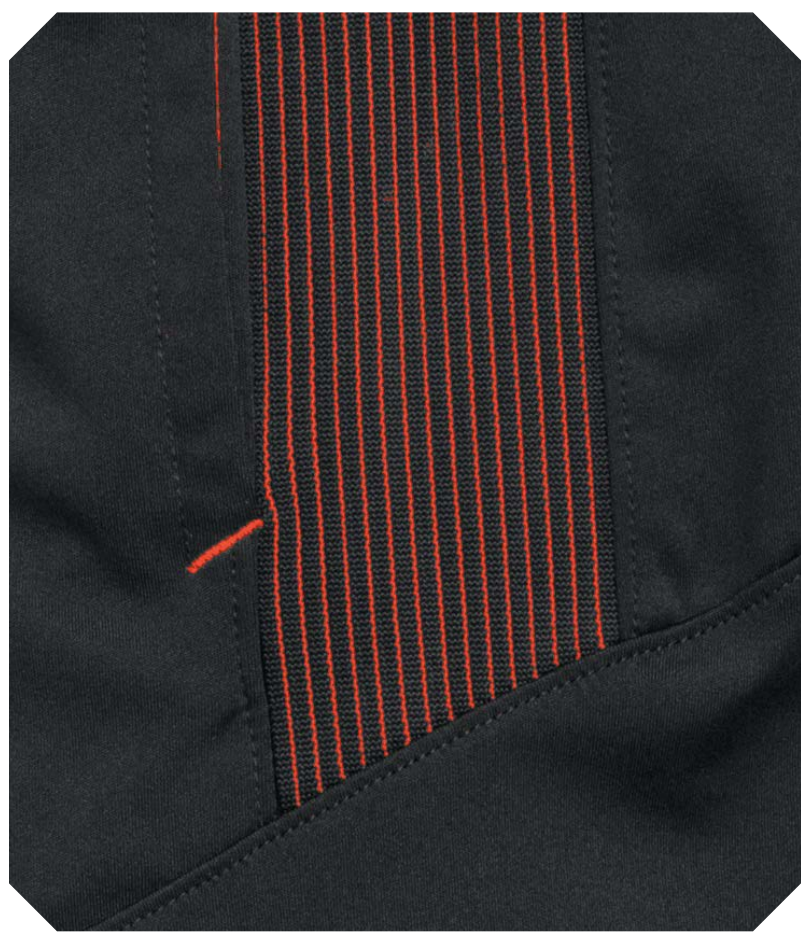

SIZES: S, M, L, XL, 2XL, 3XL, 4XL
FABRIC: 100% polyester.
OFFER DATE: 06/01/21

Men's knit short with team color reveal side insets for team color energy and added breathability. Swoosh design trademark on right leg. Hip width: 23.75", Inseam length: 6.75" (size large).

010 Black/Fit Slvr/White/(White)	013 Black/Fit Slvr/Univ Red/(Univ Red)	016 Black/Fit Slvr/Tm Gold/(Tm Gold)
017 Black/Fit Slvr/Sundown/(Sundown)	031 Black/Fit Slvr/Tm Orange/(Tm Orange)	060 Anthracite/Fit Slvr/White/(White)
100 White/Fit Slvr/Black/(Black)	341 Gorge Green/Fit Slvr/White/(White)	345 Gorge Green/Fit Slvr/Sndwn/(Sndwn)
377 Apple Green/Fit Slvr/White/(White)	419 College Navy/Fit Slvr/White/(White)	421 Clig Navy/Fit Slvr/Univ Red/(Univ Red)
422 College Navy/Fit Slvr/Tm Gold/(Tm Gold)	423 College Navy/Fit Slvr/Sndwn/(Sndwn)	436 Clig Nvy/Fit Slvr/Tm Orgn/(Tm Orange)
462 Game Royal/Fit Slvr/Tm Orgn/(Tm Orgn)	480 Game Royal/Fit Slvr/White/(White)	495 Gm Royal/Fit Slvr/Univ Red/(Univ Red)
498 Game Royal/Fit Slvr/Sundown/(Sundown)	545 Court Purple/Fit Slvr/White/(White)	549 Court Purple/Fit Slvr/Sndwn/(Sndwn)
610 Tm Maroon/Fit Slvr/Tm Gold/(Tm Gold)	657 Univ Red/Fit Slvr/White/(White)	692 Tm Maroon/Fit Slvr/White/(White)
698 Tm Crimson/Fit Slvr/White/(White)	802 Desert Orange/Fit Slvr/White/(White)	873 Bright Ceramic/Fit Slvr/White/(White)

SIDE INSET DETAIL