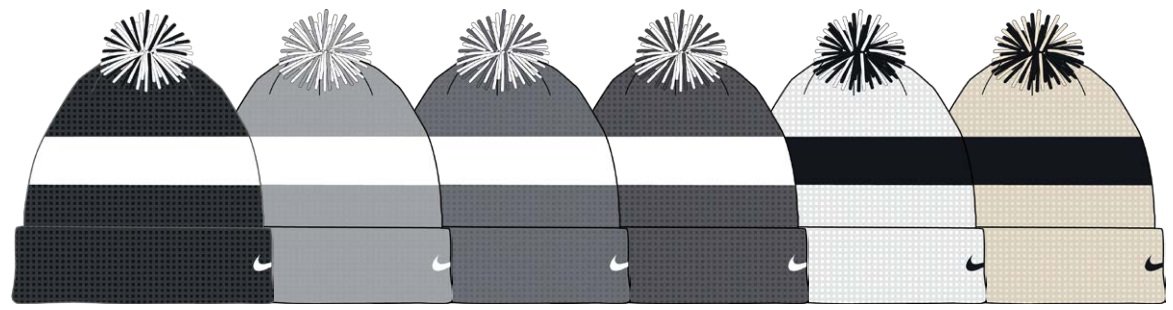

NEW NIKE TEAM BEANIE POM SL
DH2412 $30.00

Must order in multiples of 3.

SIZES: One Size – Miscellaneous
FABRIC: 100% acrylic.
OFFER DATE: 06/01/21

010 Black/(White)	012 Wolf Grey/(White)	026 Flint Grey/(White)
060 Anthracite/(White)	100 White/(Black)	120 Natural/(Black)
237 Baroque Brown/(White)	247 Khaki/(Black)	249 Dark Cinder/(White)
341 Gorge Green/(White)	374 Apple Green/(White)	400 Aero Blue/(White)
419 College Navy/(White)	448 Valor Blue/(White)	480 Game Royal/(White)
547 Court Purple/(White)	613 Team Crimson/(White)	657 University Red/(White)
669 Deep Maroon/(White)	692 Team Maroon/(White)	739 University Gold/(White)
765 Yellow Strike/(White)	783 Team Gold/(White)	802 Desert Orange/(White)
873 Bright Ceramic/(White)	891 Team Orange/(White)