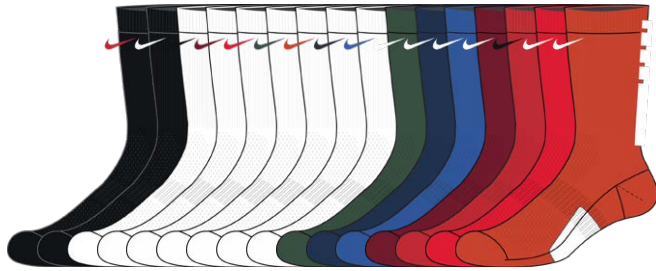

NEW NIKE ELITE CREW
SX7622 $14.00

Orders accepted in increments of 6 PPK units only

SIZES: S, M, L, XL **OFFER DATE:** 07/01/18

Ventilation for breathability • Cushioning in key impact areas • Arch support for a snug and secure fit

010 Black/University Red/(University Red)	013 Black/White/(White)
100 White/Black/(Black)	102 White/Team Crimson/(Team Crimson)
103 White/University Red/(University Red)	104 White/Gorge Green/(Gorge Green)
105 White/Team Orange/(Team Orange)	106 White/College Navy/(College Navy)
111 White/Royal Blue/(Royal Blue)	341 Gorge Green/White/(White)
411 Midnight Navy/White/(White)	480 Game Royal/White/(White)
613 Team Crimson/White/(White)	657 University Red/Black/(Black)
658 University Red/White/(White)	891 Team Orange/White/(White)

NIKE ELITE CREW TEAM
SX7626 $14.00

Orders accepted in increments of 6 PPK units only

SIZES: S, M, L, XL **OFFER DATE:** 07/01/18

Ventilation for breathability • Cushioning in key impact areas • Arch support for a snug and secure fit

100 White/Royal Blue/(Royal Blue)	101 White/College Navy/(College Navy)
102 White/Team Crimson/(Team Crimson)	103 White/University Red/(University Red)
104 White/Gorge Green/(Gorge Green)	105 White/Team Orange/(Team Orange)
341 Gorge Green/White/(White)	463 Royal Blue/White/(White)
613 Team Crimson/White/(White)	657 University Red/White/(White)
891 Team Orange/White/(White)	

NEW NIKE ELITE CREW KAY YOW
CK6770 $18.00

Orders accepted in increments of 6 PPK units only

SIZES: S, M, L, XL **OFFER DATE:** 10/01/20 **END DATE:** 01/01/21

Ventilation for breathability • Cushioning in key impact areas • Arch support for a snug and secure fit

010 Black/Hyper Pink/(Vivid Pink)	632 Pink/(Vivid Pink)