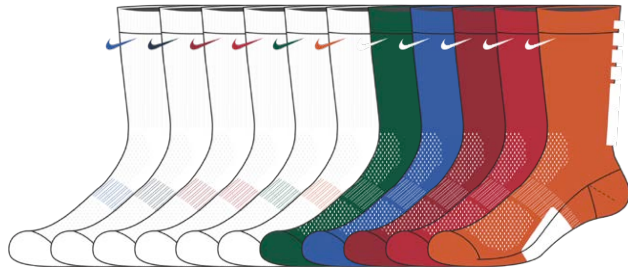

NEW NIKE ELITE CREW
SX7622 $14.00

Orders accepted in increments of 6 PPK units only

SIZES: S, M, L, XL **OFFER DATE:** 07/01/18

Ventilation for breathability • Cushioning in key impact areas • Arch support for a snug and secure fit

010 Black/University Red/(University Red)	013 Black/White/(White)
100 White/Black/(Black)	102 White/Team Crimson/(Team Crimson)
103 White/University Red/(University Red)	104 White/Gorge Green/(Gorge Green)
105 White/Team Orange/(Team Orange)	106 White/College Navy/(College Navy)
111 White/Royal Blue/(Royal Blue)	341 Gorge Green/White/(White)
411 Midnight Navy/White/(White)	480 Game Royal/White/(White)
613 Team Crimson/White/(White)	657 University Red/Black/(Black)
658 University Red/White/(White)	891 Team Orange/White/(White)

NIKE ELITE CREW TEAM
SX7626 $14.00

Orders accepted in increments of 6 PPK units only

SIZES: S, M, L, XL **OFFER DATE:** 07/01/18

Ventilation for breathability • Cushioning in key impact areas • Arch support for a snug and secure fit

100 White/Royal Blue/(Royal Blue)	101 White/College Navy/(College Navy)
102 White/Team Crimson/(Team Crimson)	103 White/University Red/(University Red)
104 White/Gorge Green/(Gorge Green)	105 White/Team Orange/(Team Orange)
341 Gorge Green/White/(White)	463 Royal Blue/White/(White)
613 Team Crimson/White/(White)	657 University Red/White/(White)
891 Team Orange/White/(White)	

NEW NIKE ELITE CREW KAY YOW
CK6770 $18.00

Orders accepted in increments of 6 PPK units only

SIZES: S, M, L, XL **OFFER DATE:** 10/01/20 **END DATE:** 01/01/21

Ventilation for breathability • Cushioning in key impact areas • Arch support for a snug and secure fit

010 Black/Hyper Pink/(Vivid Pink)	632 Pink/(Vivid Pink)