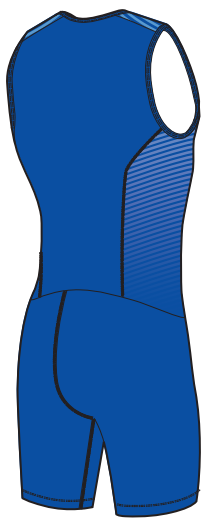

BACK DETAIL

NEW NIKE DIGITAL FAST UNITARD
CV3079 \$65.00

SIZES: XS, S, M, L, XL, 2XL *15% upcharge for 3XL, 4XL

FABRIC: 89% recycled polyester/11% spandex.

OFFER DATE: 01/01/21 **END DATE:** 01/01/24

The Nike Digital Fast Unitard features sweat-wicking technology that helps you stay dry and comfortable, while its body-hugging design gives you the freedom to move without distraction. Body width: 19", Inseam length: 9" (size large).

Sustainable Materials

CUSTOMIZE IT

For complete embellishment and pricing options please visit [NIKETEAM.COM](https://www.niketeam.com)

NIKE DIGITAL RACE DAY UNITARD
835898 \$65.00

SIZES: XS, S, M, L, XL, 2XL *15% upcharge for 3XL **FABRIC:** 89% polyester/11% spandex.
OFFER DATE: 01/01/17 **END DATE:** 01/01/21
Spandex unitard that wicks sweat for dry/cool comfort. Body led design, all seams were placed to allow athletes to move freely with zero distraction and mobility. Designed for use of the recreational runner to the elite athletes for training or competition. Bottom is piece dyed for modesty while the top is completely sublimated. Ability to customize team color and name with Olympic graphic and able to customize Swoosh design trademark color. Body width: 17.25", Inseam length: 8.25" (size large).