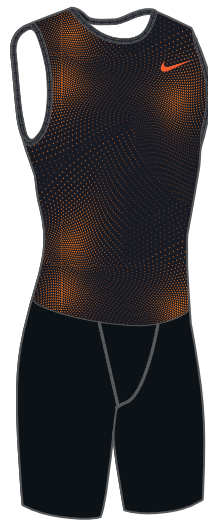

FLUID FORCE OPTION