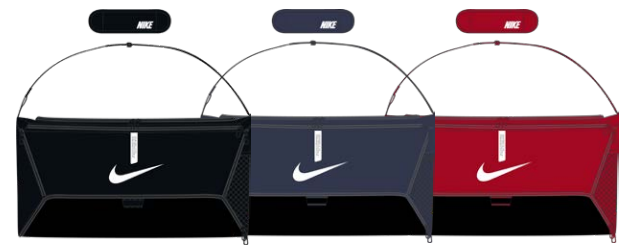

NEW NIKE ACADEMY TEAM MEDIUM DUFFEL
CU8090 $45.00

SIZE: Misc **OFFER DATE:** 01/01/21 **END DATE:** 12/31/21

1. ---
2. 010 Black/Black/(White)   410 Midnight Navy/Black/(White)
   - 657 University Red/Black/(White)