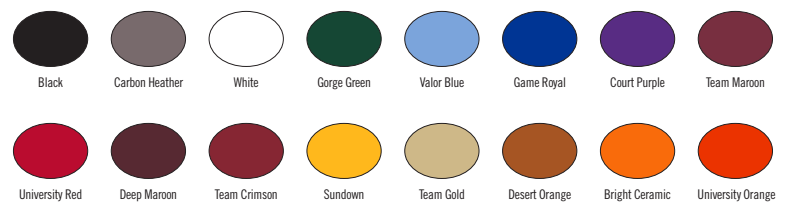

YOUTH NIKE TEAM LEGEND SHORT SLEEVE CREW
840178 BLANK $20.00 EACH

SIZES: S, M, L, XL
FABRIC: 100% polyester.
OFFER DATE: 01/01/16 **END DATE:** 01/01/22

Dri-FIT fabric wicks away sweat to help keep you comfortable and dry. Short sleeve construction is ideal for a variety of training conditions. Neck tape added for durability and comfort. Swoosh design trademark at upper left chest.

010 Black/(Cool Grey)	091 Carbon Heather/(Black)	100 White/(Cool Grey)
341 Gorge Green/(Cool Grey)	448 Valor Blue/(Cool Grey)	493 Game Royal/(Cool Grey)
545 Court Purple/(Cool Grey)	610 Team Maroon/(Cool Grey)	657 University Red/(Cool Grey)
669 Deep Maroon/(Cool Grey)	698 Team Crimson/(Cool Grey)	727 Sundown/(Cool Grey)
783 Team Gold/(Cool Grey)	802 Desert Orange/(Cool Grey)	873 Bright Ceramic/(Cool Grey)
888 University Orange/(Cool Grey)