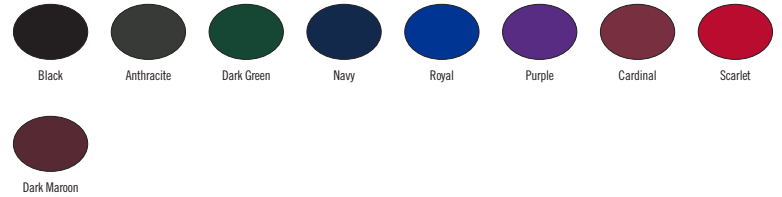

Combed, ring-spun short sleeve tee with reinforced neck and a premium feel.

010 Black	075 Dark Grey Heather	100 White
315 Apple Green	341 Noble Green	419 College Navy
448 Valor Blue	493 Game Royal	545 New Orchid
610 Team Maroon	613 Team Crimson	657 University Red
669 Deep Maroon	716 University Gold	783 Team Gold
820 Team Orange	873 Bright Ceramic	

010 Black/(White)	060 Anthracite/(White)	341 Dark Green/(White)
419 Navy/(White)	493 Royal/(White)	545 Purple/(White)
610 Cardinal/(White)	657 Scarlet/(White)	669 Dark Maroon/(White)

**NEW NIKE THERMA CREW
CN9511 BLANK \$50.00 EACH**

- | | | |
|------------------------|---------------------------|-------------------------------|
| 010 Black/(White) | 060 Anthracite/(White) | 063 Dark Grey Heather/(White) |
| 100 White/(Black) | 249 Brown/(White) | 315 Kelly Green/(White) |
| 341 Dark Green/(White) | 419 Navy/(White) | 448 Light Blue/(White) |
| 493 Royal/(White) | 545 Purple/(White) | 610 Cardinal/(White) |
| 657 Scarlet/(White) | 669 Dark Maroon/(White) | 716 Bright Gold/(Black) |
| 783 Vegas Gold/(Black) | 802 Desert Orange/(White) | 820 Orange/(White) |

010 Black/(White)	060 Anthracite/(White)	063 Dk Grey Heather/(White)
100 White/(Black)	249 Brown/(White)	315 Kelly Green/(White)
341 Dark Green/(White)	419 Navy/(White)	448 Light Blue/(White)
493 Royal/(White)	545 Purple/(White)	610 Cardinal/(White)
657 Scarlet/(White)	669 Dark Maroon/(White)	716 Bright Gold/(Black)
783 Vegas Gold/(Black)	802 Desert Orange/(White)	820 Orange/(White)