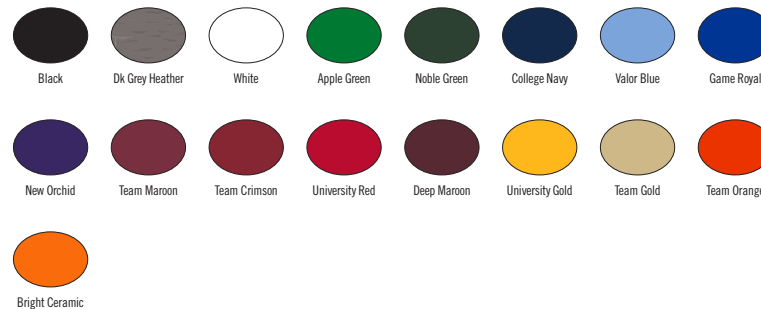

Combed, ring-spun short sleeve tee with reinforced neck and a premium feel.

010 Black	075 Dark Grey Heather	100 White
341 Noble Green	419 College Navy	448 Valor Blue
493 Game Royal	545 New Orchid	610 Team Maroon
613 Team Crimson	657 University Red	669 Deep Maroon
716 University Gold	783 Team Gold	

**YOUTH NIKE CORE SHORT SLEEVE COTTON CREW
CJ1781 BLANK \$14.00 EACH**

SIZES: S, M, L, XL

FABRIC: 100% cotton for white and color; 80% cotton/20% polyester for grey heather.

OFFER DATE: 10/01/19 **END DATE:** 04/01/22

Combed, ring-spun short sleeve tee with reinforced neck and a premium feel.

010 Black	075 Dark Grey Heather	100 White
315 Apple Green	341 Noble Green	419 College Navy
448 Valor Blue	493 Game Royal	545 New Orchid
610 Team Maroon	613 Team Crimson	657 University Red
669 Deep Maroon	716 University Gold	783 Team Gold
820 Team Orange	873 Bright Ceramic	

- | | | |
|-------------------------------|----------------------------------|--------------------------------------|
| 010 Black/(White) | 060 Anthracite/(White) | 063 Dark Grey Heather/(White) |
| 100 White/(Black) | 249 Brown/(White) | 315 Kelly Green/(White) |
| 341 Dark Green/(White) | 419 Navy/(White) | 448 Light Blue/(White) |
| 493 Royal/(White) | 545 Purple/(White) | 610 Cardinal/(White) |
| 657 Scarlet/(White) | 669 Dark Maroon/(White) | 716 Bright Gold/(Black) |
| 783 Vegas Gold/(Black) | 802 Desert Orange/(White) | 820 Orange/(White) |