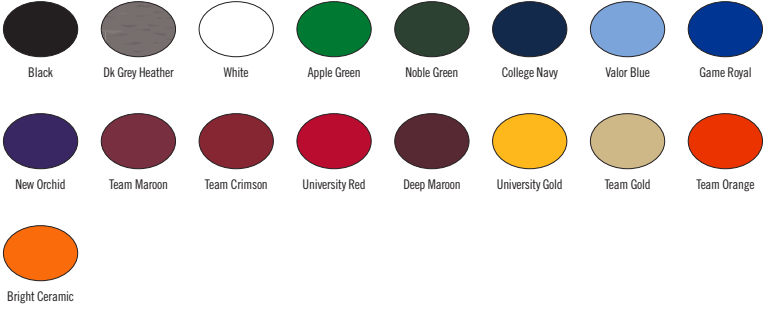

**WOMEN'S NIKE CORE SHORT SLEEVE COTTON CREW
CJ1769 BLANK $16.00 EACH**

SIZES: XS, S, M, L, XL, 2XL
FABRIC: White and Color: 100% cotton. Grey Heather: 80% cotton/20% polyester.
OFFER DATE: 10/01/19 **END DATE:** 04/01/22
Combed, ring-spun short sleeve tee with reinforced neck and a women's specific slim fit.

010 Black	075 Dark Grey Heather	100 White
315 Apple Green	341 Noble Green	419 College Navy
448 Valor Blue	493 Game Royal	545 New Orchid
610 Team Maroon	613 Team Crimson	657 University Red
669 Deep Maroon	716 University Gold	783 Team Gold
820 Team Orange	873 Bright Ceramic