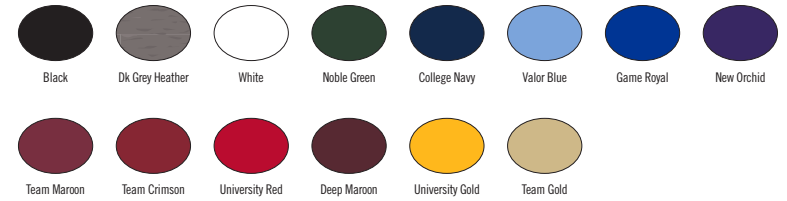

- | | | |
|-----------------------------------|-------------------------------|--------------------------------|
| 010 Black/(Cool Grey) | 091 Carbon Heather/(Black) | 100 White/(Cool Grey) |
| 249 Dark Cinder/(Cool Grey) | 315 Apple Green/(Cool Grey) | 341 Gorge Green/(Cool Grey) |
| 419 College Navy/(Cool Grey) | 448 Valor Blue/(Cool Grey) | 493 Game Royal/(Cool Grey) |
| 545 Court Purple/(Cool Grey) | 610 Team Maroon/(Cool Grey) | 657 University Red/(Cool Grey) |
| 669 Deep Maroon/(Cool Grey) | 698 Team Crimson/(Cool Grey) | 727 Sundown/(Cool Grey) |
| 783 Team Gold/(Cool Grey) | 802 Desert Orange/(Cool Grey) | 873 Bright Ceramic/(Cool Grey) |
| 888 University Orange/(Cool Grey) | | |

- | | | |
|------------------------------|------------------------------|--------------------------------|
| 010 Black/(Cool Grey) | 091 Carbon Heather/(Black) | 100 White/(Cool Grey) |
| 341 Gorge Green/(Cool Grey) | 419 College Navy/(Cool Grey) | 493 Game Royal/(Cool Grey) |
| 545 Court Purple/(Cool Grey) | 610 Team Maroon/(Cool Grey) | 657 University Red/(Cool Grey) |
| 669 Deep Maroon/(Cool Grey) | | |

**MEN'S NIKE CORE LONG SLEEVE COTTON CREW
CJ1690 BLANK \$22.00 EACH**

SIZES: S, M, L, XL, 2XL, 3XL

FABRIC: White and Color: 100% cotton. Grey Heather: 80% cotton/20% polyester.

OFFER DATE: 10/01/19 **END DATE:** 04/01/22

Combed, ring-spun long sleeve tee with reinforced neck and a premium feel.

010 Black	075 Dark Grey Heather	100 White
341 Noble Green	419 College Navy	448 Valor Blue
493 Game Royal	545 New Orchid	610 Team Maroon
613 Team Crimson	657 University Red	669 Deep Maroon
716 University Gold	783 Team Gold	