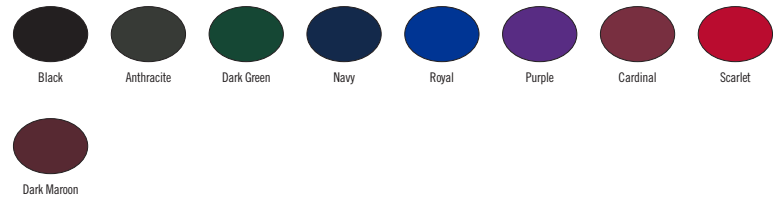

**NEW NIKE THERMA CREW
CN9511 BLANK $50.00 EACH**

SIZES: S, M, L, XL, 2XL, 3XL, 4XL

FABRIC: 100% polyester.

OFFER DATE: 07/01/20 **END DATE:** 07/01/23

The Nike Therma Crew is made with Nike Therma fabric so you can take on the elements in comfortable warmth. It's fit is designed to follow your body's natural shape to let you move freely. The streamlined silhouette and crew-neck let you layer comfortably. Raglan sleeves promote a natural range of motion. Body width: 24", Body length: 29.5" (size large).

010 Black/(White)	060 Anthracite/(White)	341 Dark Green/(White)
419 Navy/(White)	493 Royal/(White)	545 Purple/(White)
610 Cardinal/(White)	657 Scarlet/(White)	669 Dark Maroon/(White)