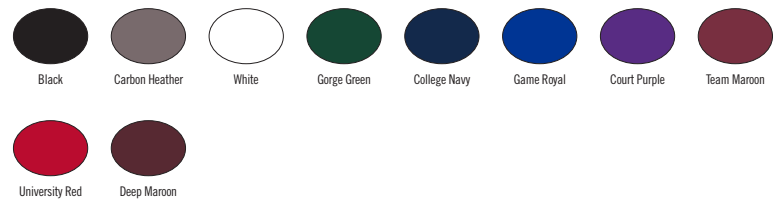

- | | | |
|-----------------------------------|-------------------------------|--------------------------------|
| 010 Black/(Cool Grey) | 091 Carbon Heather/(Black) | 100 White/(Cool Grey) |
| 249 Dark Cinder/(Cool Grey) | 315 Apple Green/(Cool Grey) | 341 Gorge Green/(Cool Grey) |
| 419 College Navy/(Cool Grey) | 448 Valor Blue/(Cool Grey) | 493 Game Royal/(Cool Grey) |
| 545 Court Purple/(Cool Grey) | 610 Team Maroon/(Cool Grey) | 657 University Red/(Cool Grey) |
| 669 Deep Maroon/(Cool Grey) | 698 Team Crimson/(Cool Grey) | 727 Sundown/(Cool Grey) |
| 783 Team Gold/(Cool Grey) | 802 Desert Orange/(Cool Grey) | 873 Bright Ceramic/(Cool Grey) |
| 888 University Orange/(Cool Grey) | | |

- | | | |
|------------------------------|------------------------------|--------------------------------|
| 010 Black/(Cool Grey) | 091 Carbon Heather/(Black) | 100 White/(Cool Grey) |
| 341 Gorge Green/(Cool Grey) | 419 College Navy/(Cool Grey) | 493 Game Royal/(Cool Grey) |
| 545 Court Purple/(Cool Grey) | 610 Team Maroon/(Cool Grey) | 657 University Red/(Cool Grey) |
| 669 Deep Maroon/(Cool Grey) | | |

- | | | |
|------------------------|---------------------------|-------------------------------|
| 010 Black/(White) | 060 Anthracite/(White) | 063 Dark Grey Heather/(White) |
| 100 White/(Black) | 249 Brown/(White) | 315 Kelly Green/(White) |
| 341 Dark Green/(White) | 419 Navy/(White) | 448 Light Blue/(White) |
| 493 Royal/(White) | 545 Purple/(White) | 610 Cardinal/(White) |
| 657 Scarlet/(White) | 669 Dark Maroon/(White) | 716 Bright Gold/(Black) |
| 783 Vegas Gold/(Black) | 802 Desert Orange/(White) | 820 Orange/(White) |