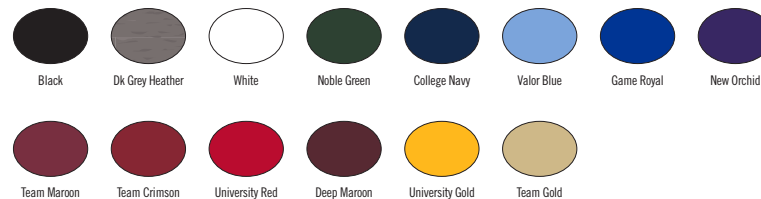

010 Black/(White)	060 Anthracite/(White)	063 Dk Grey Heather/(White)
100 White/(Black)	249 Brown/(White)	315 Kelly Green/(White)
341 Dark Green/(White)	419 Navy/(White)	448 Light Blue/(White)
493 Royal/(White)	545 Purple/(White)	610 Cardinal/(White)
657 Scarlet/(White)	669 Dark Maroon/(White)	716 Bright Gold/(Black)
783 Vegas Gold/(Black)	802 Desert Orange/(White)	820 Orange/(White)

010 Black/(Cool Grey)	091 Carbon Heather/(Black)	100 White/(Cool Grey)
341 Gorge Green/(Cool Grey)	448 Valor Blue/(Cool Grey)	493 Game Royal/(Cool Grey)
545 Court Purple/(Cool Grey)	610 Team Maroon/(Cool Grey)	657 University Red/(Cool Grey)
669 Deep Maroon/(Cool Grey)	698 Team Crimson/(Cool Grey)	727 Sundown/(Cool Grey)
783 Team Gold/(Cool Grey)	802 Desert Orange/(Cool Grey)	873 Bright Ceramic/(Cool Grey)
888 University Orange/(Cool Grey)		

**YOUTH NIKE CORE LONG SLEEVE COTTON CREW
CJ1777 BLANK \$20.00 EACH**

SIZES: S, M, L, XL

FABRIC: 100% cotton for white and color; 80% cotton/20% polyester for grey heather.

OFFER DATE: 10/01/19 **END DATE:** 04/01/22

Combed, ring-spun short sleeve tee with reinforced neck and a premium feel.

010 Black	075 Dark Grey Heather	100 White
341 Noble Green	419 College Navy	448 Valor Blue
493 Game Royal	545 New Orchid	610 Team Maroon
613 Team Crimson	657 University Red	669 Deep Maroon
716 University Gold	783 Team Gold	