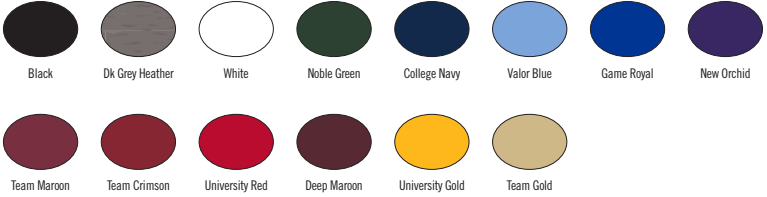

**WOMEN'S NIKE CORE LONG SLEEVE COTTON CREW
CJ1722 BLANK $22.00 EACH**

SIZES: XS, S, M, L, XL, 2XL
FABRIC: White and Color: 100% cotton. Grey Heather: 80% cotton/20% polyester.
OFFER DATE: 10/01/19 **END DATE:** 04/01/22
Combed, ring-spun long sleeve tee with reinforced neck and a women's specific slim fit.

010 Black	075 Dk Grey Heather	100 White
341 Noble Green	419 College Navy	448 Valor Blue
493 Game Royal	545 New Orchid	610 Team Maroon
613 Team Crimson	657 University Red	669 Deep Maroon
716 University Gold	783 Team Gold