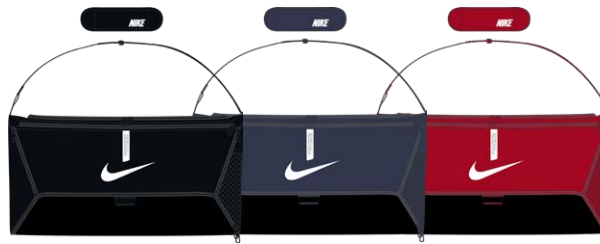

NEW NIKE ACADEMY TEAM MEDIUM DUFFEL
CU8090 $45.00

SIZE: Misc OFFER DATE: 01/01/21 END DATE: 12/31/21

010 Black/Black/(White)

657 University Red/Black/(White)

410 Midnight Navy/Black/(White)