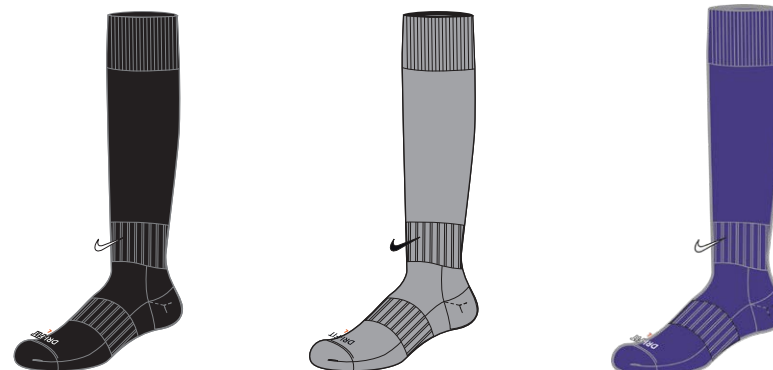

**NIKE CLASSIC II SOCK (UNISEX)
SX5728 $12.00**

SIZES: XS, S, M, L, XL **FABRIC:** 93% nylon/6% polyester/1% spandex.
OFFER DATE: 01/01/17 **END DATE:** 12/31/22

Game day sock with fold-over cuff, articulated foot specific footbed for superior fit and contrast Swoosh design trademark at ankle. Sold in prepacks of 6.

010 Black/(White)   018 Wolf Grey/(Black)   545 Court Purple/(White)