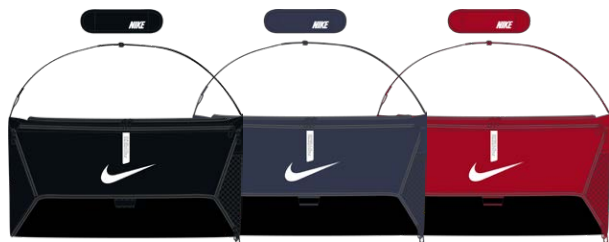

NEW NIKE ACADEMY TEAM MEDIUM DUFFEL
CU8090 $45.00

SIZE: Misc **OFFER DATE:** 01/01/21 **END DATE:** 12/31/21

010 Black/Black/(White)	410 Midnight Navy/Black/(White)
657 University Red/Black/(White)