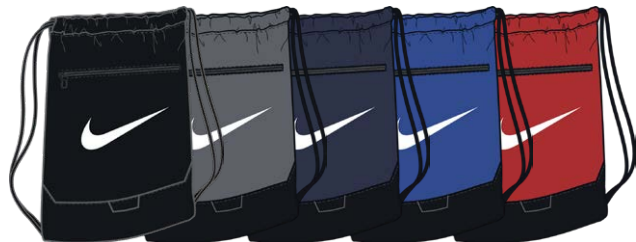

NIKE BRASILIA GYMSACK 9.0
BA5953 $16.00

SIZES: Misc **OFFER DATE:** 07/01/19 **END DATE:** 04/01/22
Tough 600D polyester • Durable 300D polyester • Drawstring closure / Easy access to contents • Zippered front pocket • Screened Swoosh branding
DIMENSIONS: 20" H x 15" W x 2" D

010 Black/Black/(White)	026 Flint Grey/Flint Grey/(White)
410 Midnight Navy/Black/(White)	480 Game Royal/Game Royal/(White)
657 University Red/University Red/(White)